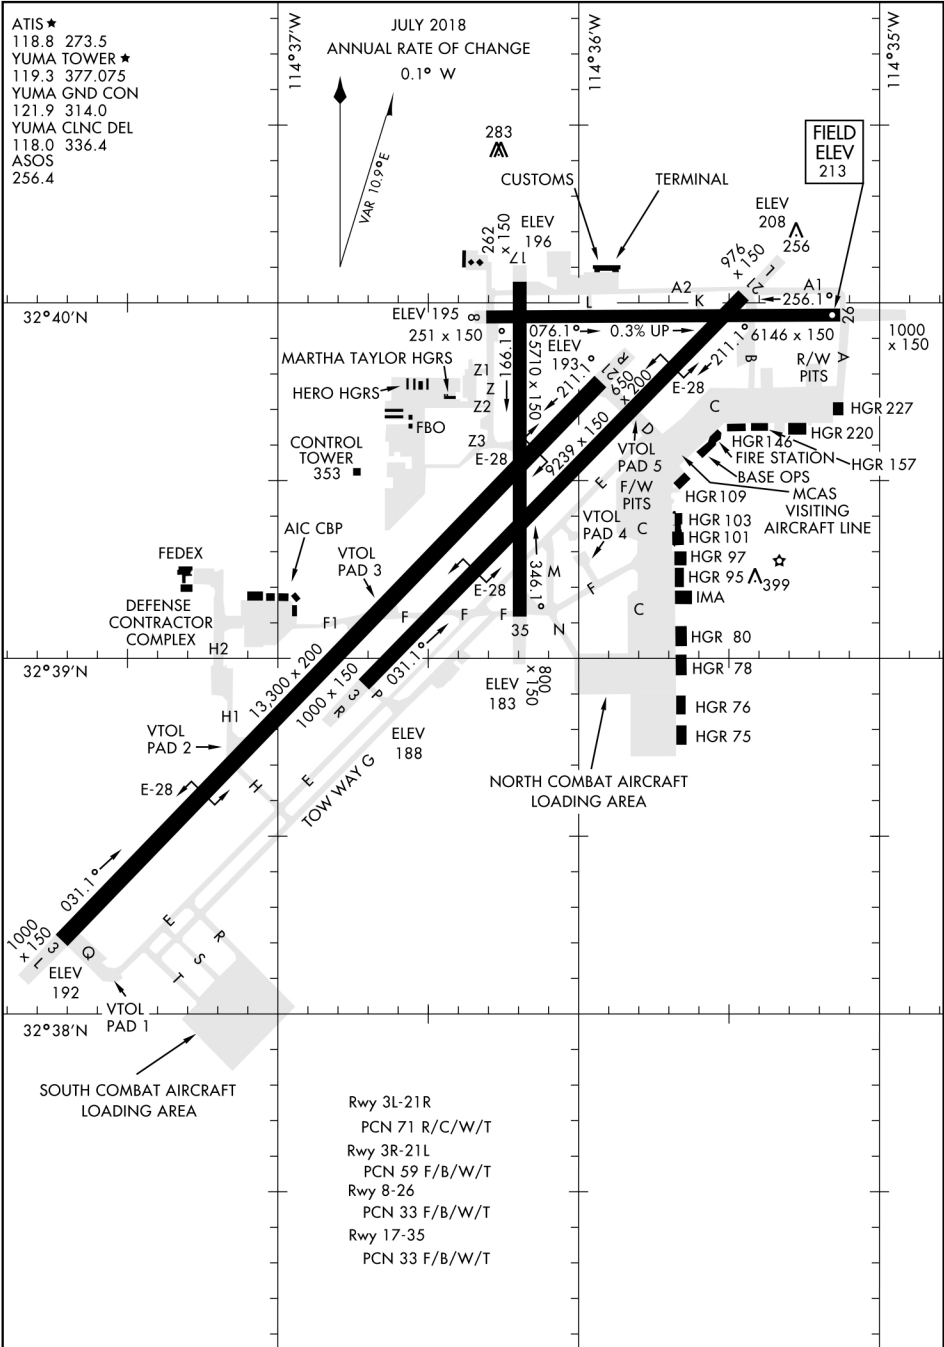

# AIRPORT DIAGRAM

AFD-511 [USN]

YUMA, ARIZONA

ATIS ★  
 118.8 273.5  
 YUMA TOWER ★  
 119.3 377.075  
 YUMA GND CON  
 121.9 314.0  
 YUMA CLNC DEL  
 118.0 336.4  
 ASOS  
 256.4

JULY 2018  
 ANNUAL RATE OF CHANGE  
 0.1° W  
 VAR 10.9°E

# AIRPORT DIAGRAM

YUMA, ARIZONA

YUMA MCAS/YUMA INTL (KNYL)

SW-4, 28 MAR 2019 to 25 APR 2019

SW-4, 28 MAR 2019 to 25 APR 2019