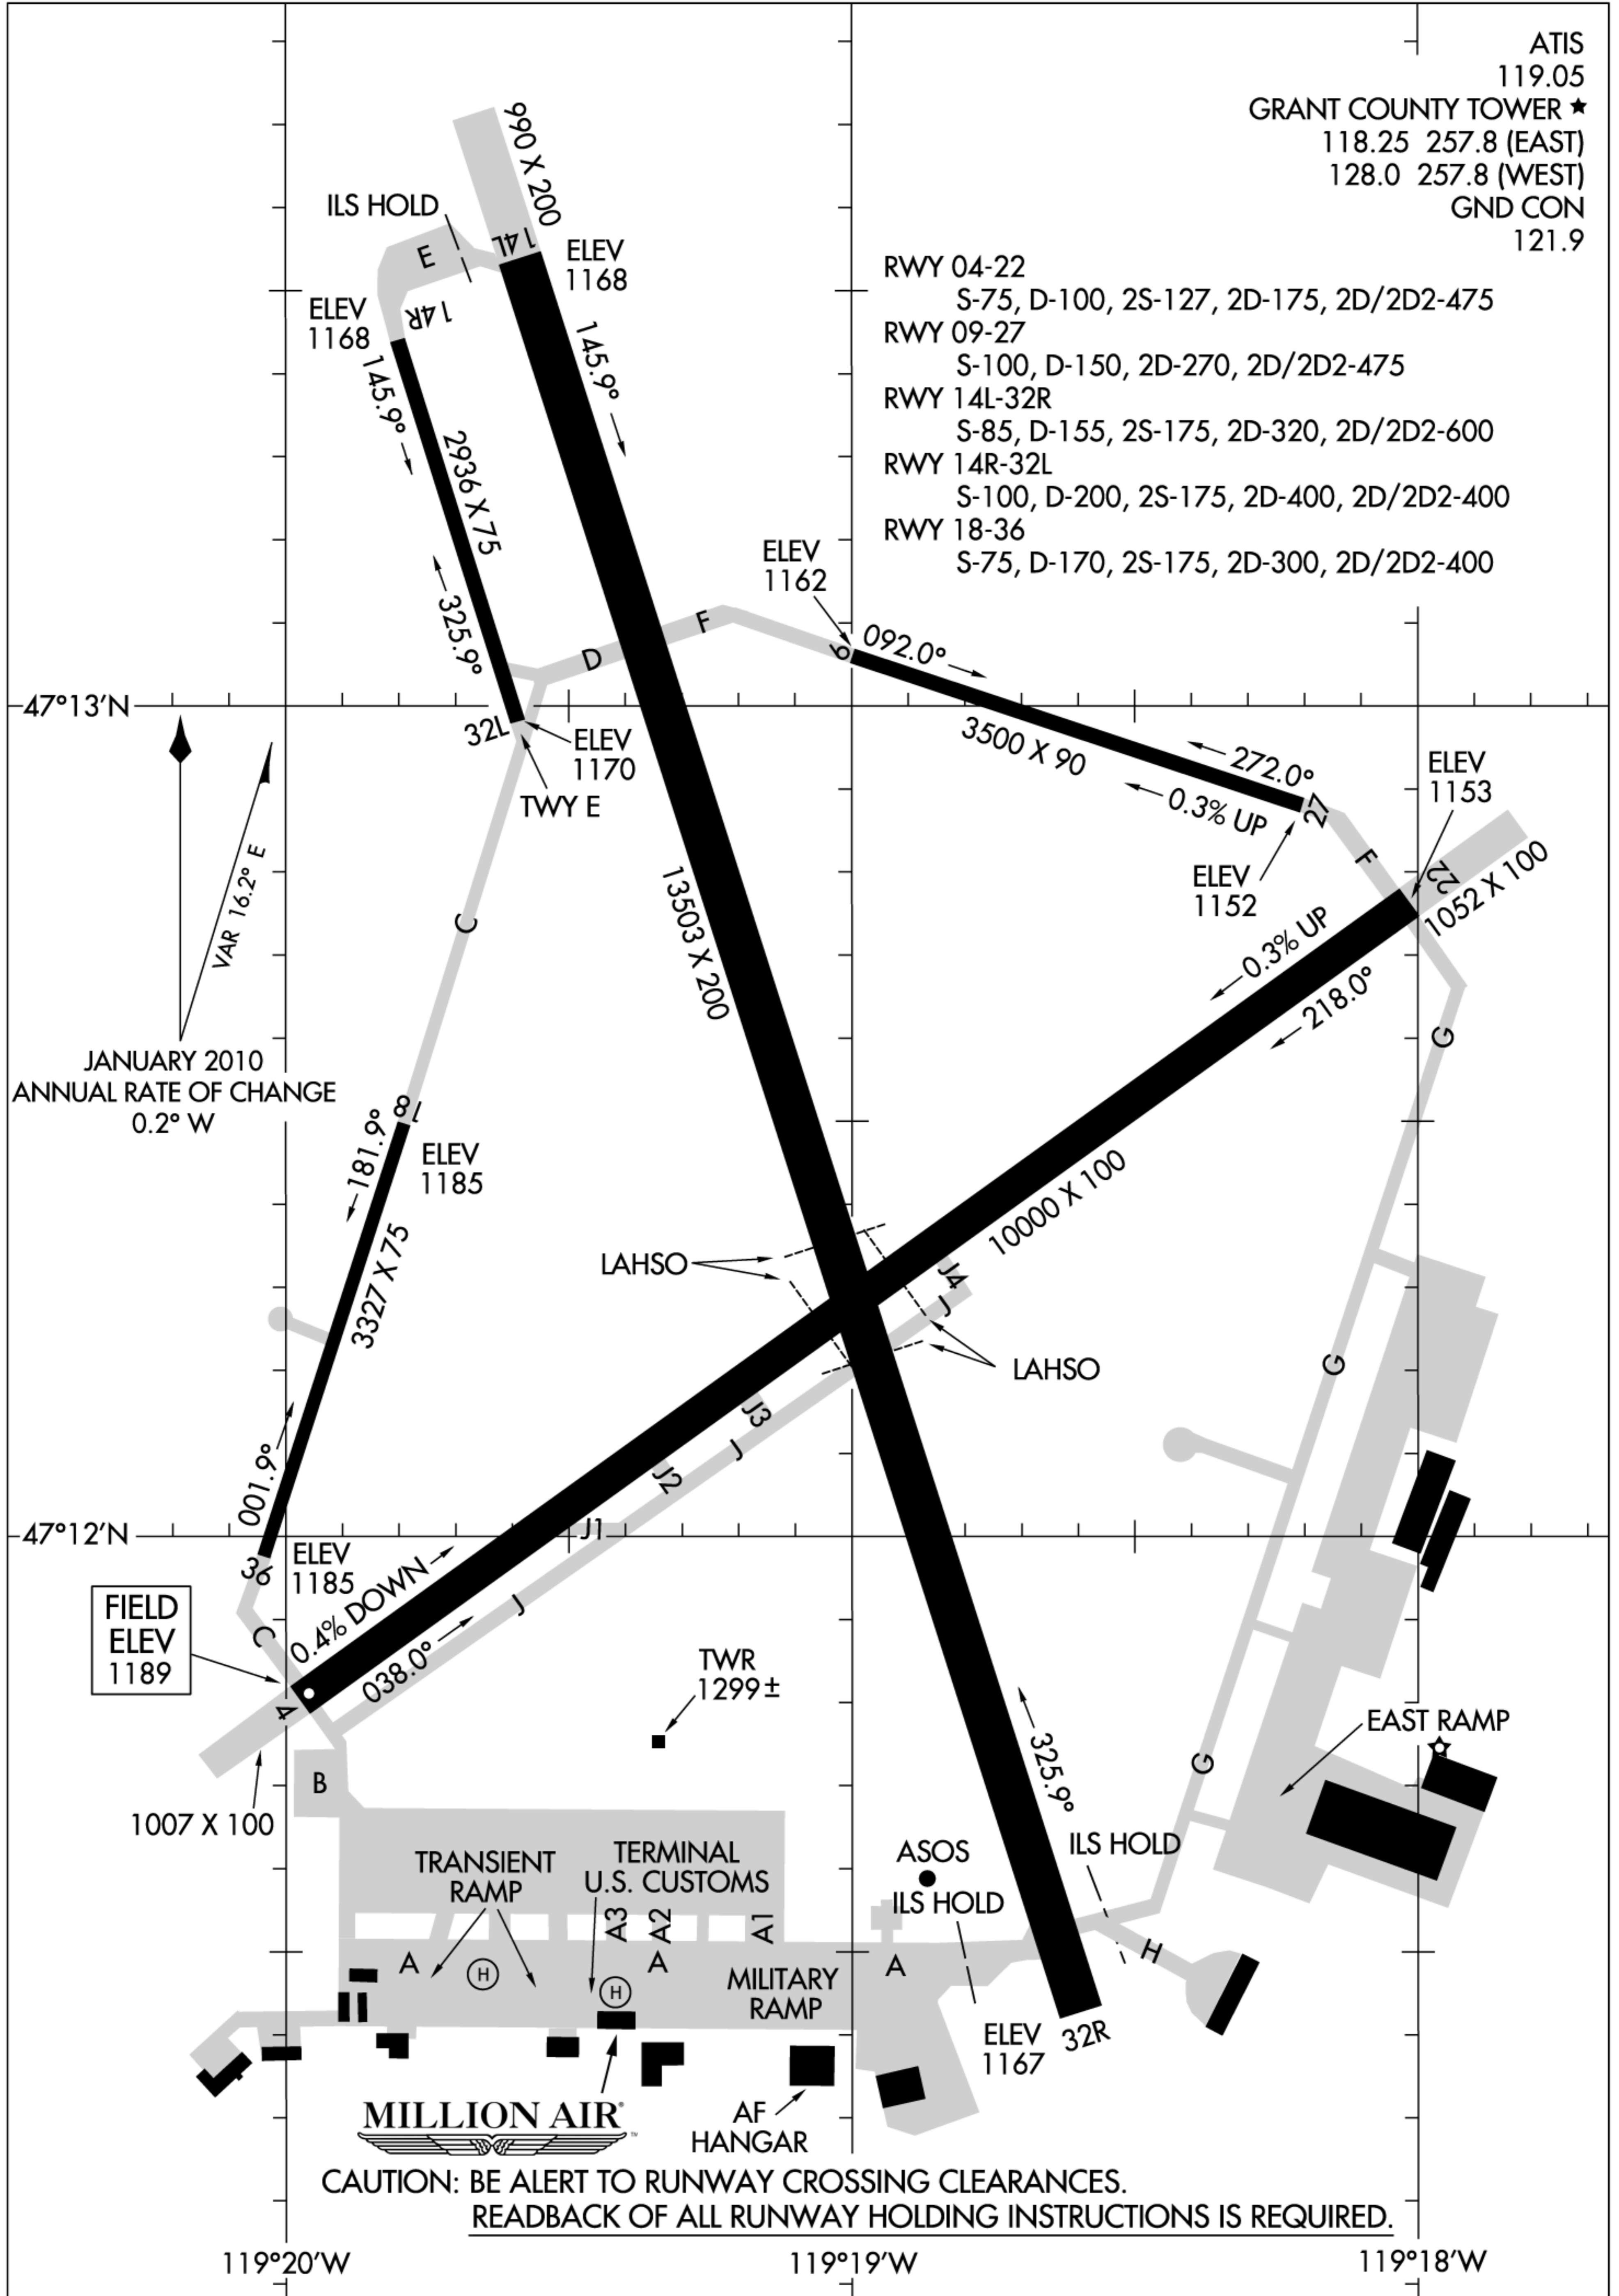

AIRPORT DIAGRAM

AL-961 (FAA)

MOSES LAKE/GRANT COUNTY INTL (MWH)

MOSES LAKE, WASHINGTON

AIRPORT DIAGRAM

MOSES LAKE, WASHINGTON

MOSES LAKE/GRANT COUNTY INTL (MWH)

NW-1, 10 FEB 2011 to 10 MAR 2011