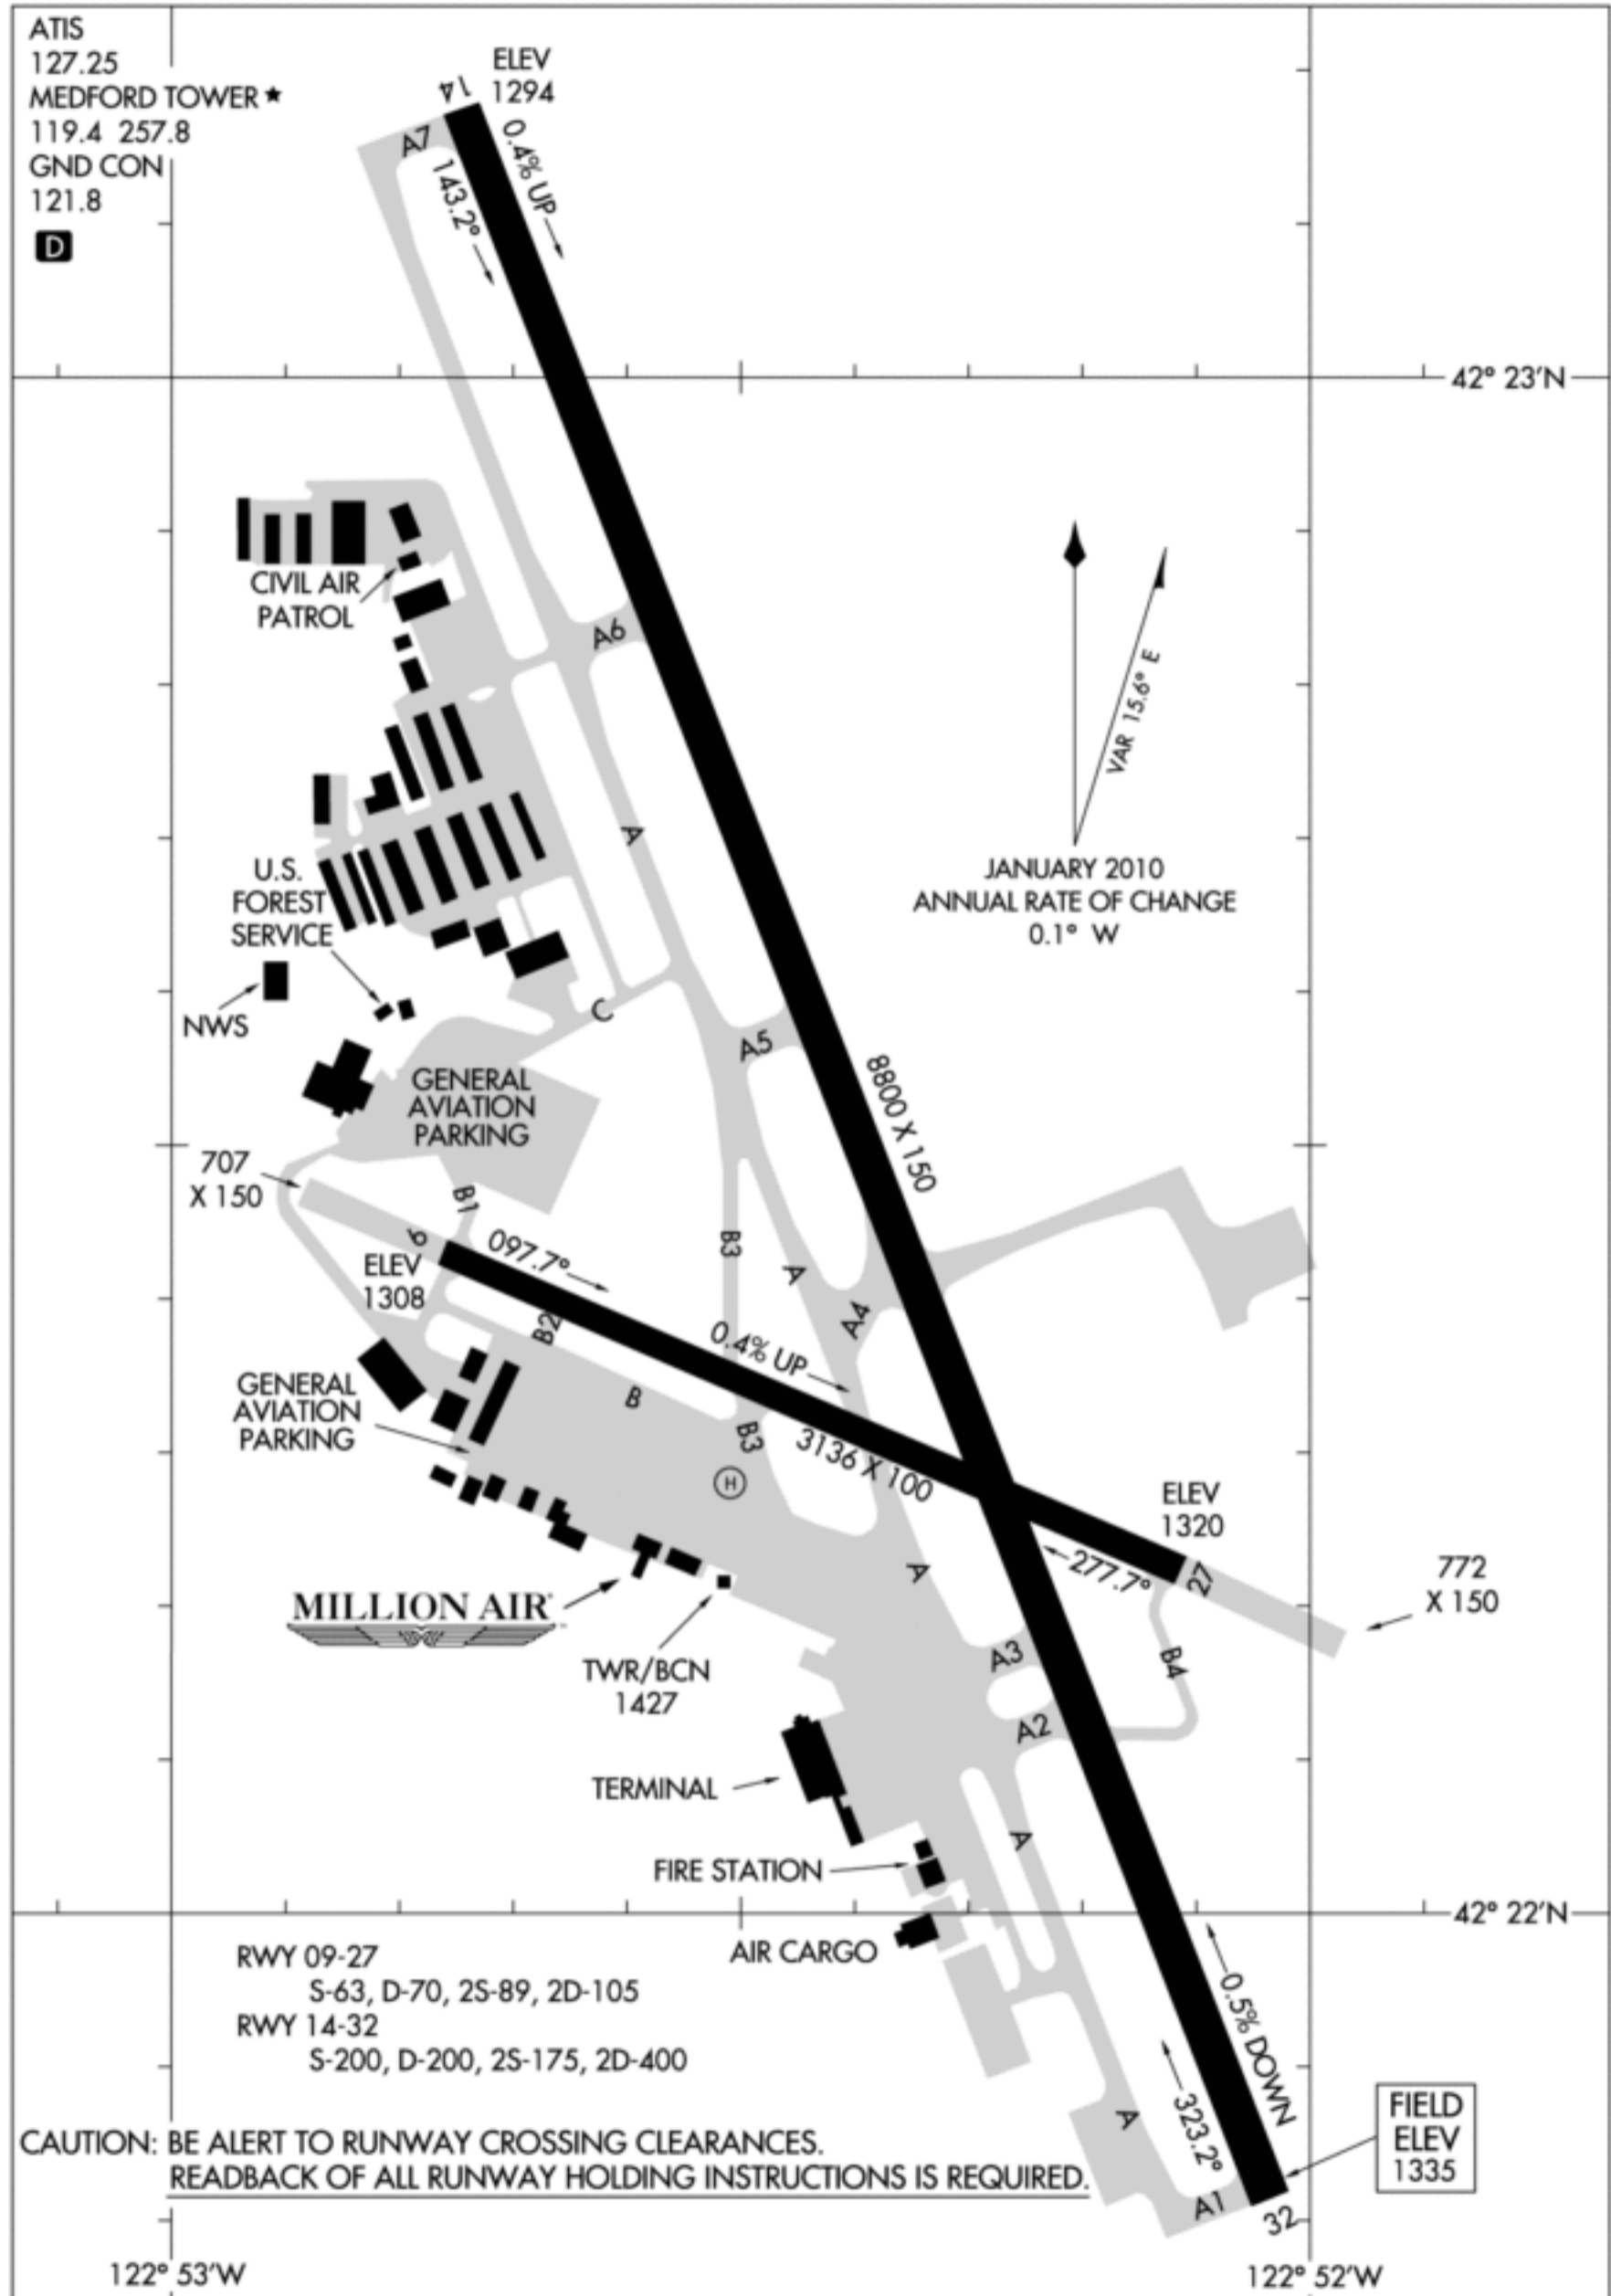

AIRPORT DIAGRAM

AL-251 (FAA)

MEDFORD/ROGUE VALLEY INTL-MEDFORD (MF'R)
MEDFORD, OREGON

ATIS
 127.25
 MEDFORD TOWER ★
 119.4 257.8
 GND CON
 121.8
D

NW-1, 10 FEB 2011 to 10 MAR 2011

NW-1, 10 FEB 2011 to 10 MAR 2011

AIRPORT DIAGRAM

MEDFORD, OREGON
MEDFORD/ROGUE VALLEY INTL-MEDFORD (MF'R)